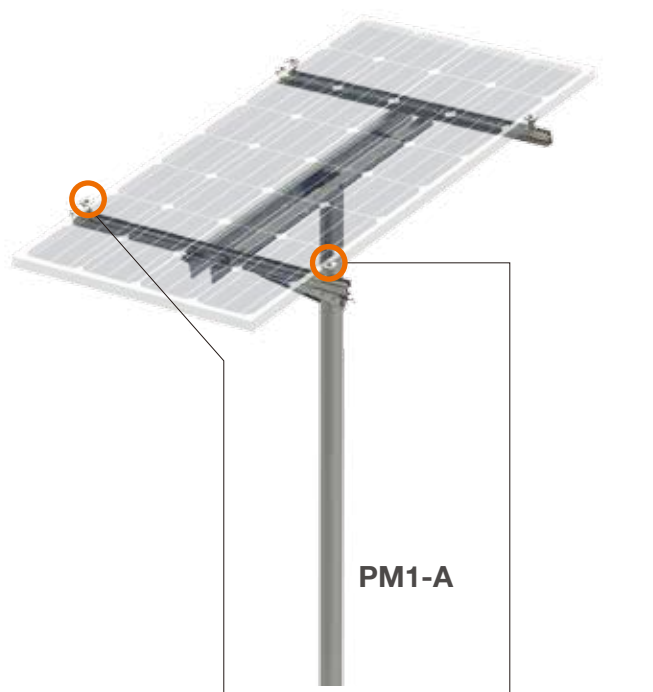

PV-ezRack PostMount 1/2/3-A for XL Panels

Robust pole mount system with adjustable angle from one to three panels

PV-ezRack PostMount 1/2/3-A for XL Panels

Clenergy's PV-ezRack PostMount 1/2/3-A for XL Panels delivers flexible and durable designs to mount from one to three panels, up to 2100X1100mm per post. It's ideal for remote off-grid applications such as water pumps or small residential and commercial systems. The panel tilt is easily adjustable between 0° and 60° throughout the year and comes with hassle-free mounting thanks to patented components such as the PV-ezRack rails and clamps. The combination of high quality aluminium, stainless steel and galvanised steel components make this a robust, reliable system with excellent corrosion resistance.

Adjustable tilt angle

The steel cap (post head) is designed to tilt panels between 10° and 60° to ensure that you get the required power output you need anywhere, anytime. Changing the angle merely requires a single pair of spanners.

Quick and easy installation

Innovative and internationally patented, the Z-Module technology is used in almost all PV-ezRack components. The Z-Module provides a quick, easy and safe installation method and can be inserted in to the rail at any given point, secured with just three hand grips.

C-U/30/46-G

Universal Clamp

Our patented universal clamp, with dual functionality (inter and end clamp) and large range of height adjustability from 30mm up to 46mm, can be compatible with most common framed PV modules.